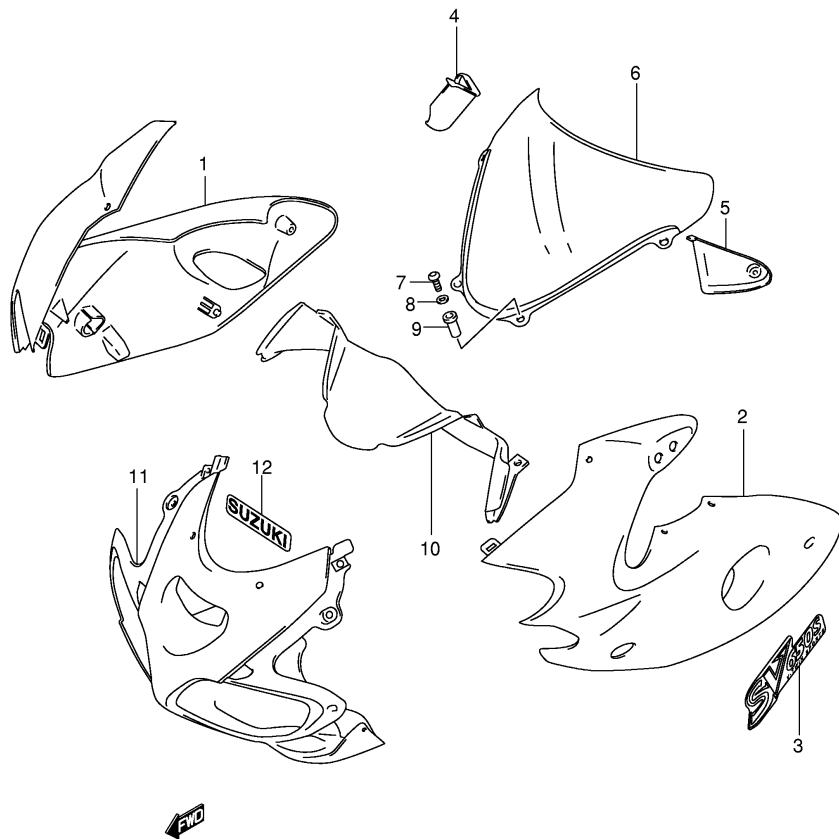

FIG.42C

Ref No	Part No	Description
1	94401-20F10-Y7L	Cowl Assy, Side Rh (black)
1	94401-20F10-Y9H	Cowl Assy, Side Rh (yellow)
1	94401-20F10-YC2	Cowl Assy, Side Rh (blue)
1	94401-20F10-YD8	Cowl Assy, Side Rh (silver)
2	94402-20F10-Y7L	Cowl Assy, Side Lh (black)
2	94402-20F10-Y9H	Cowl Assy, Side Lh (yellow)
2	94402-20F10-YC2	Cowl Assy, Side Lh (blue)
2	94402-20F10-YD8	Cowl Assy, Side Lh (silver)
3	68181-20F10-GY1	. Emblem
3	68181-20F10-GY2	. Emblem
3	68181-20F10-GY3	. Emblem
3	68181-20F10-GY4	. Emblem
4	94413-19F00	Panel, Upper Rh
5	94423-19F00	Panel, Upper Lh
6	94611-19F00	Window Screen
7	09139-05025	Screw (5x14)
8	08322-01053	Washer
9	09159-05019	Nut
10	94630-19F00	Panel, Meter
11	94403-19F02-Y7L	Cowling Assy, Center (black)
11	94403-19F02-Y9H	Cowling Assy, Center (yellow)
11	94403-19F02-YC2	Cowling Assy, Center (blue)
11	94403-19F02-YD8	Cowling Assy, Center (silver)
12	68641-19F00-1ZY	. Emblem, "suzuki" (gray)
12	68641-19F00-20G	. Emblem, "suzuki" (gray)